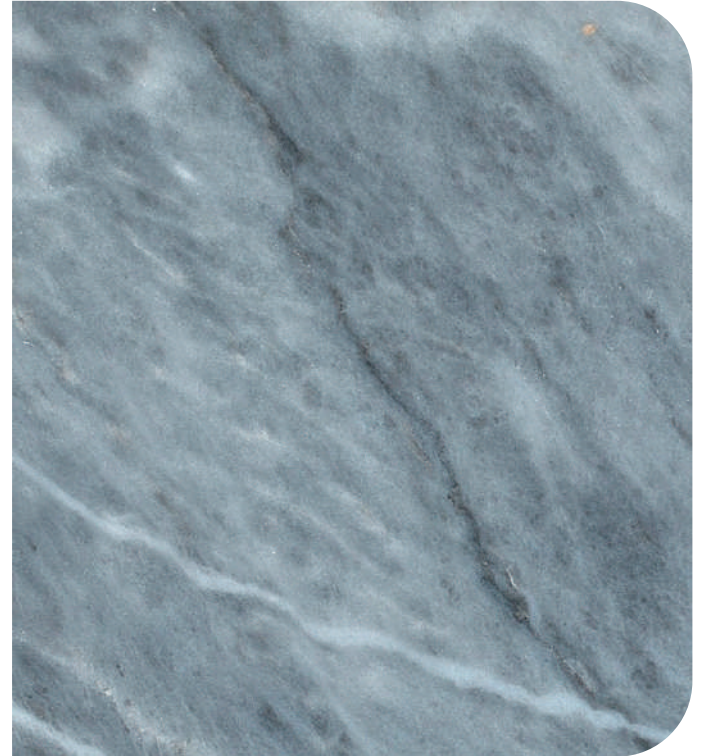

Hardness (Mohs)	: 4
Specific Gravity (g/cm ³)	: 2,75
Water Absorption (by weight/%)	: 0,1
Porosity (%)	: 0,2
Compressive Strength (MPa)	: 64

Tiles

Special size
according to
request

Slabs

10

100% Natural

Durable